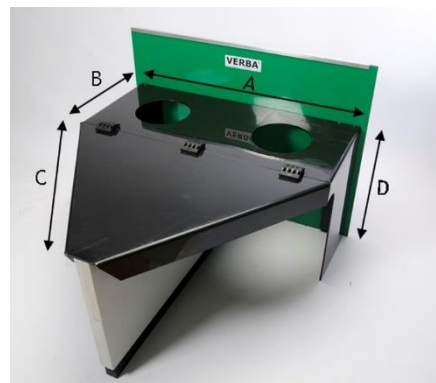

Piglet comfort cover transparant

Piglet comfort cover corner double

**Most important features:**

- Wall- or corner model available
- Corner model available in single or double
- Available in practically all dimensions
- Made of transparant plastic with stainless steel frame or HDPE black plastic
- Hinges/brackets included
- Hole for lamp Ø 230 with cover is optional
- Easy to mount
- Wall model is removable
- Designed for long life

The Verba Comfort piglet cover is the best way to improve a double climate in your farrowing department. With the Verba Comfort piglet cover you can create a warm accommodation for your newborn piglets while keeping the room at the right temperature for the sow. Verba Comfort piglet covers are available in different designs and in any size. The Comfort piglet cover can be made of transparant plastic or HDPE plastic. It can be installed free-hanging above the heating panel or over the partitioning wall between two pens. The pig cover can also be used in the corner and along the lengthwise setup. The Verba piglet cover is also available with an optional 230 mm slot for the heating lamp. Guarantee: 1 Year on construction- and material faults.

Option: Hole for lamp