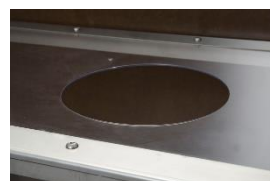

Piglet comfort cover transparant

Piglet comfort cover corner double

**Most important features:**

- Wall- or corner model available
- Corner model available in single or double
- Available in practically all dimensions
- Made of transparant plastic with stainless steel frame or HDPE black plastic
- Hinges/brackets included
- Hole for lamp Ø 230 with cover is optional
- Easy to mount
- Wall model is removable
- Designed for long life

The Verba Comfort piglet cover is the best way to improve a double climate in your farrowing department. With the Verba Comfort piglet cover you can create a warm accommodation for your newborn piglets while keeping the room at the right temperature for the sow. Verba Comfort piglet covers are available in different designs and in any size. The Comfort piglet cover can be made of transparant plastic or HDPE plastic. It can be installed free-hanging above the heating panel or over the partitioning wall between two pens. The pig cover can also be used in the corner and along the lengthwise setup. The Verba piglet cover is also available with an optional 230 mm slot for the heating lamp. Guarantee: 1 Year on construction- and material faults.

Option: Hole for lamp